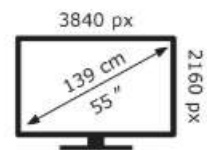

64 kWh/1000h

ABCDEF**G**
HDR
182 kWh/1000h