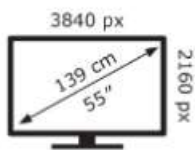

LG Electronics

OLED55G64LW

**64** kWh/1000h

ABCDEF**G**  
**HDR**  
**182** kWh/1000h

2019/2013

LG Electronics

OLED55G64LW

**64** kWh/1000h